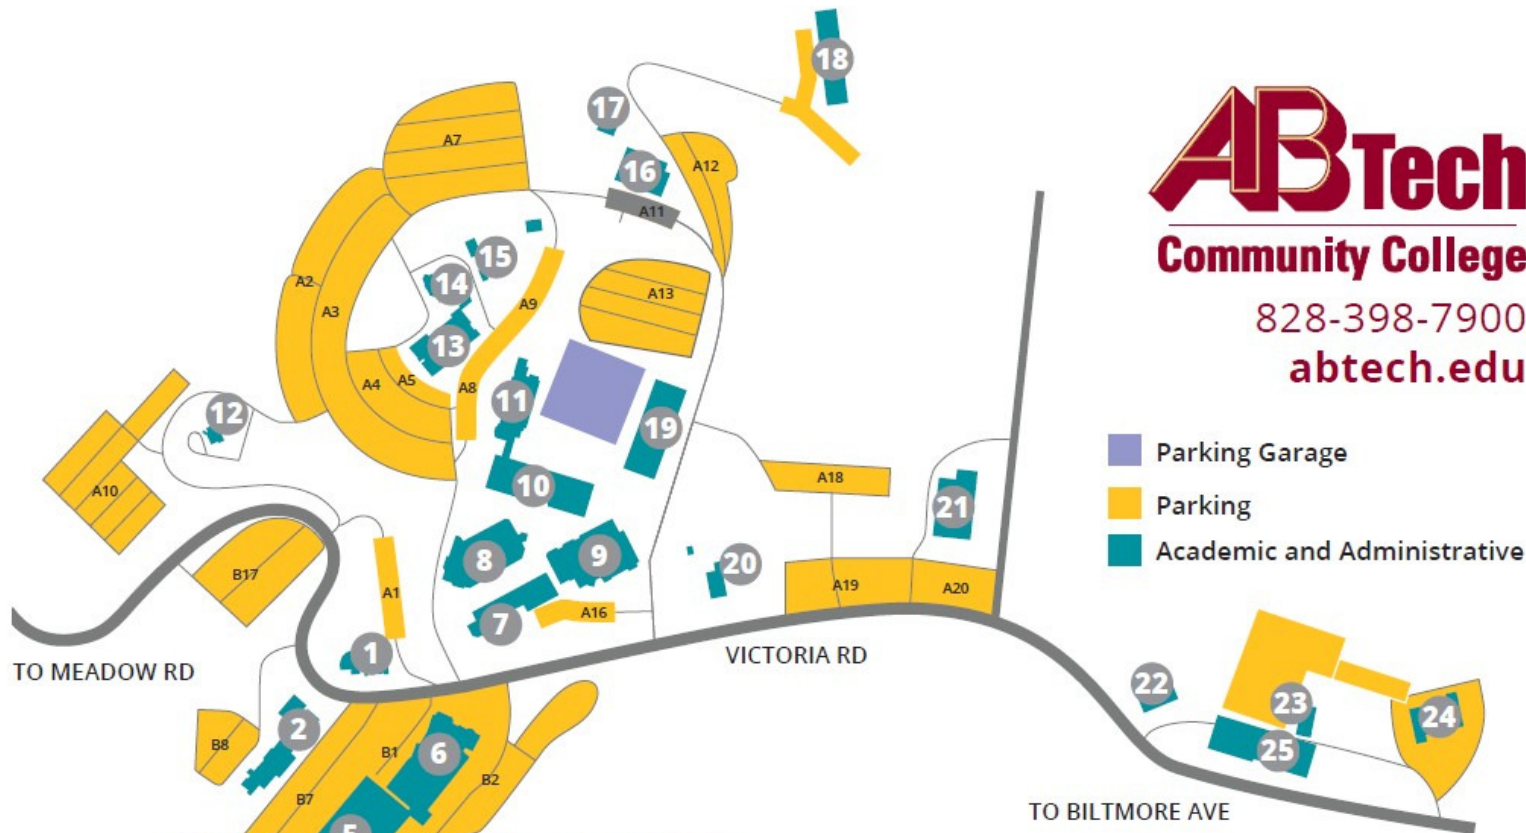

ABTech

Community College

828-398-7900

abtech.edu

- Parking Garage
- Parking
- Academic and Administrative

Asheville Campus 340 Victoria Rd, Asheville, NC 28801

1. Thomas W. Simpson Administration Building	9. J. Herbert Coman Student Activity Center	19. Event Center
2. Rhododendron Building	10. Elm Building	20. Smith-McDowell House Museum
3. Balsam Computer Technology Center	11. Sycamore Building	21. Hemlock Building
4. Birch Building	12. Sunnicrest	22. Poplar Building
5. Dogwood Building	13. Magnolia Hospitality Education Center	23. Ivy Building
6. K. Ray Bailey Student Services Building	14. Fernihurst	24. Roberson Building (93 Victoria Road)
7. Holly Library	15. Fernihurst Annex A & B	25. Ferguson Center for Allied Health and Workforce Development
8. Ferguson Building	16. Maple Building	
	17. Maple Building Annex	
	18. Chestnut Building